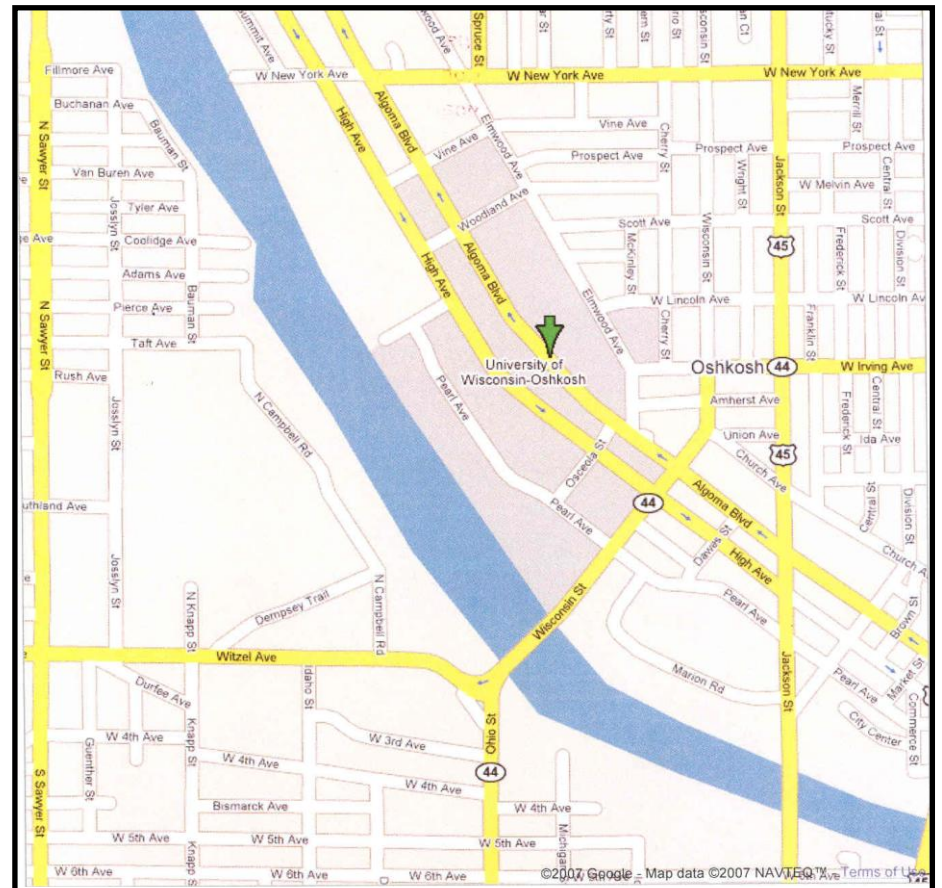

OSHKOSH CITY MAP

Map 1

Map 2

Directions to Oshkosh: As you travel on US 41 to Oshkosh, take Exit 119 (HWY 21/Oshkosh Avenue) and proceed east, approximately 12 blocks, into the city. After crossing over the Fox River bridge proceed two blocks and turn right on High Avenue (a one-way street leading into campus). Stay on High Avenue, in the right-hand lane, until reaching the University parking ramp.

At this point signage and BGS staff will be available to assist with traffic, parking and answering questions. After parking the delegate will go to the Titan Lounge, in Gruenhagen Conference Center, to register. Parents/guardians/etc. are being asked to wait by the vehicle for the delegate's return for her luggage. At this time they may assist with carrying her luggage to the Gruenhagen Conference Center.